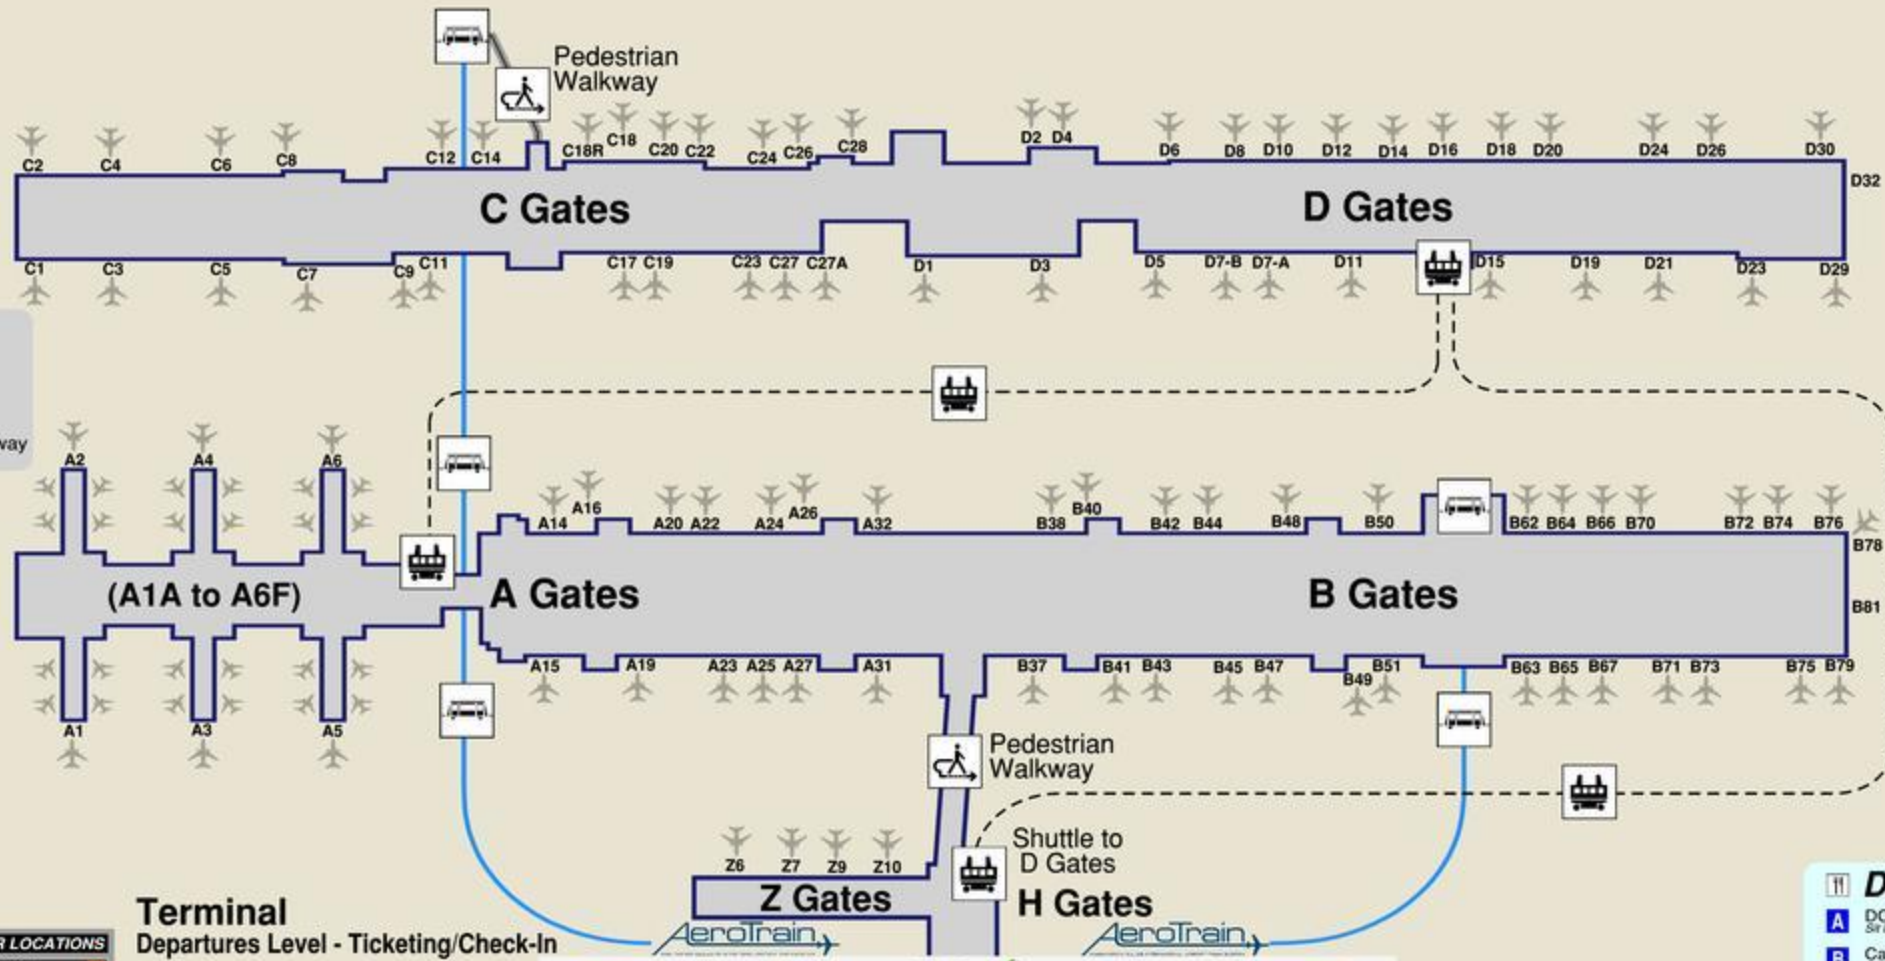

DULLES INTERNATIONAL

AIRLINE TICKET COUNTER LOCATIONS

AER LINGUS	1	ETHIOPIAN	1
AEROFLOT	1	ETIHAD	1
AIR CANADA	3	FRONTIER	3
AIR CHINA	1	ICELANDAIR	3
AIR FRANCE	2	KLM	2
AIR INDIA	1	KOREAN AIR	2
ALASKA	3	LUFTHANSA	3
ALITALIA	1	PORTER	1
AMERICAN	2	QATAR	2
ANA	3	ROYAL AIR MAROC	2
AUSTRIAN	3	SAS	3
AVIANCA	3	SAUDIA	2
BRITISH AIRWAYS	1	SOUTH AFRICAN	1
BRUSSELS	2	SOUTHWEST	1
CATHAY PACIFIC	1	TAP AIR PORTUGAL	3
COPA	2	TURKISH AIRLINES	3
DELTA	1	UNITED	4
EGYPTAIR	1	VIRGIN ATLANTIC	2
EMIRATES	2	VOLARIS	1

Terminal Departures Level - Ticketing/Check-In

- Dine**
- A DC Chophouse & Brewery (Sit Down Dining and Bar)
 - B Capitol Grounds Coffee (24 Hours)
 - C Dulles Gourmet Market
 - D Starbucks (24 Hours)
 - E Cafe Americana (Sit Down Dining and Bar / 24 Hours)

Terminal Arrivals Level - Baggage Claim

- Amenities**
- ATM/Cash Machine
 - Baggage Claim
 - Bank
 - Currency Exchange
 - Elevators
 - Escalators
 - Flight Information
 - Information/Travelers Aid
 - Lost & Found
 - Meeter & Greeter Area
 - Nursing Room
 - Oversized Baggage
 - Parking
 - Passenger Pick-up
 - Pet Relief Area
 - Restrooms
 - Security Checkpoint
 - Shared Van
 - Shoe Shine
 - Shuttle Bus
 - Taxi
 - Telephones

Terminal Ground Transportation & Parking

P TERMINAL & VALET PARKING LOT P