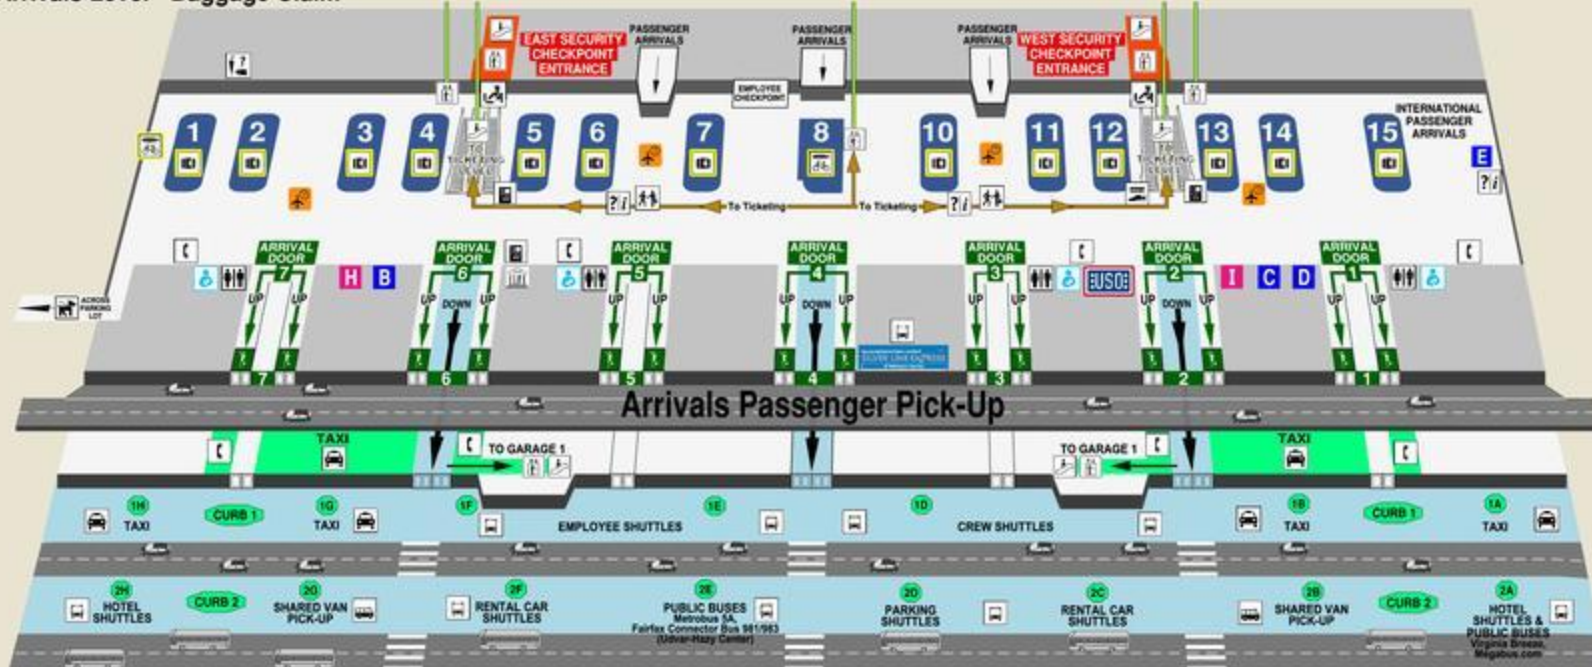

DULLES INTERNATIONAL

AIRLINE TICKET COUNTER LOCATIONS

AER LINGUS	1	ETHIOPIAN	1
AEROFLOT	1	ETIHAD	1
AIR CANADA	3	FRONTIER	3
AIR CHINA	1	ICELANDAIR	3
AIR FRANCE	2	KLM	2
AIR INDIA	1	KOREAN AIR	2
ALASKA	3	LUFTHANSA	3
ALITALIA	1	PORTER	1
AMERICAN	2	QATAR	2
ANA	3	ROYAL AIR MAROC	2
AUSTRIAN	3	SAS	3
AVIANCA	3	SAUDIA	2
BRITISH AIRWAYS	1	SOUTH AFRICAN	1
BRUSSELS	2	SOUTHWEST	1
CATHAY PACIFIC	1	TAP AIR PORTUGAL	3
COPA	2	TURKISH AIRLINES	3
DELTA	1	UNITED	4
EGYPTAIR	1	VIRGIN ATLANTIC	2
EMIRATES	2	VOLARIS	1

Terminal Departures Level - Ticketing/Check-In

- Dine**
- A DC Chophouse & Brewery (Sit Down Dining and Bar)
 - B Capitol Grounds Coffee (24 Hours)
 - C Dulles Gourmet Market
 - D Starbucks (24 Hours)
 - E Cafe Americana (Sit Down Dining and Bar / 24 Hours)

Terminal Arrivals Level - Baggage Claim

- Amenities**
- ATM/Cash Machine
 - Baggage Claim
 - Bank
 - Currency Exchange
 - Elevators
 - Escalators
 - Flight Information
 - Information/Travelers Aid
 - Lost & Found
 - Meeter & Greeter Area
 - Nursing Room
 - Oversized Baggage
 - Parking
 - Passenger Pick-up
 - Pet Relief Area
 - Restrooms
 - Security Checkpoint
 - Shared Van
 - Shoe Shine
 - Shuttle Bus
 - Taxi
 - Telephones

Terminal Ground Transportation & Parking

P TERMINAL & VALET PARKING LOT P