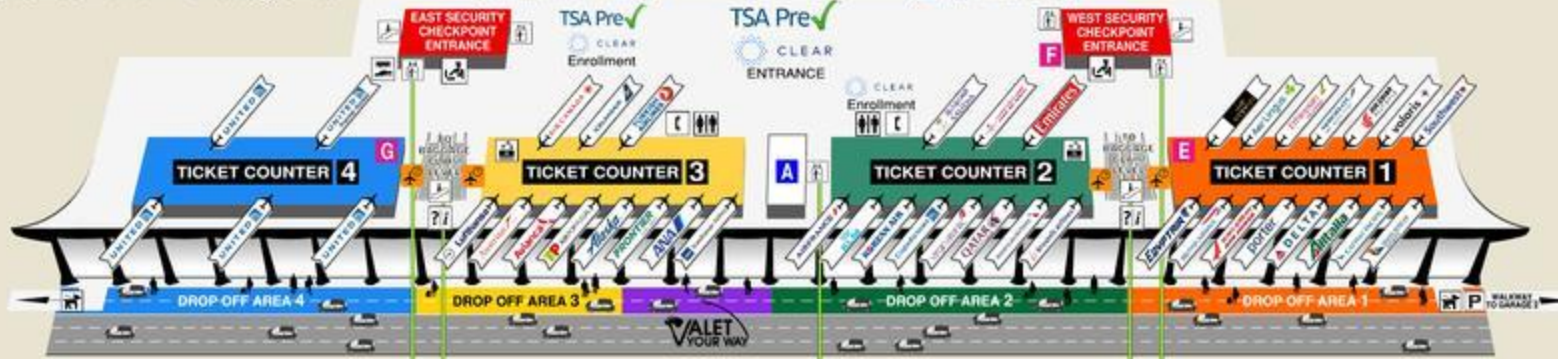

DULLES INTERNATIONAL

AIRLINE TICKET COUNTER LOCATIONS

AER LINGUS	1	ETHIOPIAN	1
AEROFLOT	1	ETIHAD	1
AIR CANADA	3	FRONTIER	3
AIR CHINA	1	ICELANDAIR	3
AIR FRANCE	2	KLM	2
AIR INDIA	1	KOREAN AIR	2
ALASKA	3	LUFTHANSA	3
ALITALIA	1	PORTER	1
AMERICAN	2	QATAR	2
ANA	3	ROYAL AIR MAROC	2
AUSTRIAN	3	SAS	3
AVIANCA	3	SAUDIA	2
BRITISH AIRWAYS	1	SOUTH AFRICAN	1
BRUSSELS	2	SOUTHWEST	1
CATHAY PACIFIC	1	TAP AIR PORTUGAL	3
COPA	2	TURKISH AIRLINES	3
DELTA	1	UNITED	4
EGYPTAIR	1	VIRGIN ATLANTIC	2
EMIRATES	2	VOLARIS	1

Terminal Departures Level - Ticketing/Check-In

- Dine**
- A DC Chophouse & Brewery (Sit Down Dining and Bar)
 - B Capitol Grounds Coffee (24 Hours)
 - C Dulles Gourmet Market
 - D Starbucks (24 Hours)
 - E Cafe Americana (Sit Down Dining and Bar / 24 Hours)

Terminal Arrivals Level - Baggage Claim

- Amenities**
- ATM/Cash Machine
 - Baggage Claim
 - Bank
 - Currency Exchange
 - Elevators
 - Escalators
 - Flight Information
 - Information/Travelers Aid
 - Lost & Found
 - Meeter & Greeter Area
 - Nursing Room
 - Oversized Baggage
 - Parking
 - Passenger Pick-up
 - Pet Relief Area
 - Restrooms
 - Security Checkpoint
 - Shared Van
 - Shoe Shine
 - Shuttle Bus
 - Taxi
 - Telephones

Terminal Ground Transportation & Parking

P TERMINAL & VALET PARKING LOT P